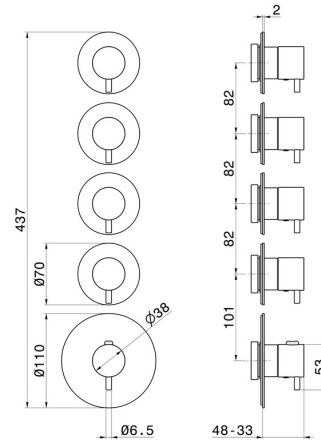

67601E.21.018

4 ways out concealed thermostatic multifunction selectors.
3/4" connections. External part. Ø70 - finish Chrome

FEATURES

Material	Brass
Installation	Wall concealed part
Outlets	4 Ways Out
Water mixing	Thermostatic
Required for installation	<u>27878.00.000</u>

TECHNICAL DRAWING

 **AR Preview**
try it in your home

More Details
on our [website](#)

67601E.21.018

4 ways out concealed thermostatic multifunction selectors. 3/4" connections. External part. Ø70 - finish Chrome