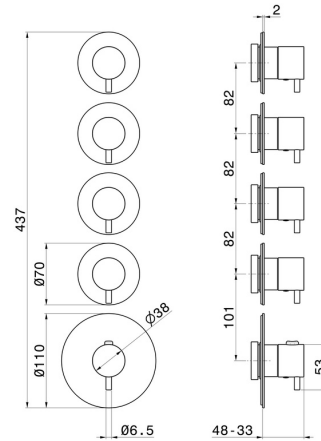

## 67601E.47.083

4 ways out concealed thermostatic multifunction selectors.  
3/4" connections. External part. Ø70 - finish Groove Bronze

### FEATURES

Material	<b>Brass</b>
Installation	<b>Wall concealed part</b>
Outlets	<b>4 Ways Out</b>
Water mixing	<b>Thermostatic</b>
Required for installation	<b><u>27878.00.000</u></b>

### TECHNICAL DRAWING

**67601E.47.083**

4 ways out concealed thermostatic multifunction selectors. 3/4" connections. External part. Ø70 - finish Groove Bronze

**AVAILABLE FINISHES**

---

**47.083**

Groove Bronze