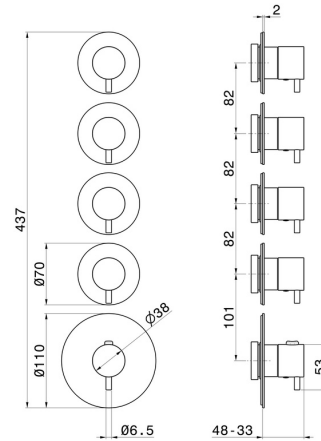

67601E.58.061

4 ways out concealed thermostatic multifunction selectors.
 3/4" connections. External part. Ø70 - finish PVD Copper
 Bronze

FEATURES

Material	Brass
Installation	Wall concealed part
Outlets	4 Ways Out
Water mixing	Thermostatic
Required for installation	<u>27878.00.000</u>

TECHNICAL DRAWING

 **AR Preview**
 try it in your home

More Details
 on our [website](#)

67601E.58.061

4 ways out concealed thermostatic multifunction selectors. 3/4" connections. External part. Ø70 - finish PVD Copper Bronze