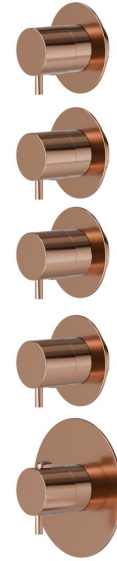

67601E.58.061

4 ways out concealed thermostatic multifunction selectors.
 3/4" connections. External part. Ø70 - finish PVD Copper
 Bronze

FEATURES

Material	Brass
Installation	Wall concealed part
Outlets	4 Ways Out
Water mixing	Thermostatic
Required for installation	<u>27878.00.000</u>

TECHNICAL DRAWING

 **AR Preview**
 try it in your home

More Details
 on our [website](#)

67601E.58.061

4 ways out concealed thermostatic multifunction selectors. 3/4" connections. External part. Ø70 - finish PVD Copper Bronze

AVAILABLE FINISHES

58.061

PVD Copper Bronze

01.014

finish Matt White

01.093

finish Matt Black

21.018

finish Chrome

47.083

finish Groove Bronze

58.063

finish PVD Gun Metal

59.064

finish PVD Brushed Gun Metal

59.066