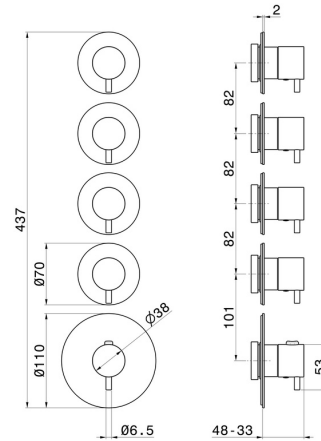

## 67601E.58.063

4 ways out concealed thermostatic multifunction selectors.  
3/4" connections. External part. Ø70 - finish PVD Gun Metal

### FEATURES

|                           |                            |
|---------------------------|----------------------------|
| Material                  | <b>Brass</b>               |
| Installation              | <b>Wall concealed part</b> |
| Outlets                   | <b>4 Ways Out</b>          |
| Water mixing              | <b>Thermostatic</b>        |
| Required for installation | <b><u>27878.00.000</u></b> |

### TECHNICAL DRAWING

 **AR Preview**  
try it in your home

**More Details**  
on our [website](#)

**67601E.58.063**

4 ways out concealed thermostatic multifunction selectors. 3/4" connections. External part. Ø70 - finish PVD Gun Metal