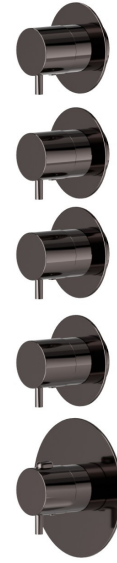

## 67601E.58.063

4 ways out concealed thermostatic multifunction selectors.  
3/4" connections. External part. Ø70 - finish PVD Gun Metal

### FEATURES

|                           |                            |
|---------------------------|----------------------------|
| Material                  | <b>Brass</b>               |
| Installation              | <b>Wall concealed part</b> |
| Outlets                   | <b>4 Ways Out</b>          |
| Water mixing              | <b>Thermostatic</b>        |
| Required for installation | <b><u>27878.00.000</u></b> |

### TECHNICAL DRAWING

 **AR Preview**  
try it in your home

**More Details**  
on our [website](#)

**67601E.58.063**

4 ways out concealed thermostatic multifunction selectors. 3/4" connections. External part. Ø70 - finish PVD Gun Metal

**AVAILABLE FINISHES**

---

**58.063**

PVD Gun Metal

**01.014**

finish Matt White

**01.093**

finish Matt Black