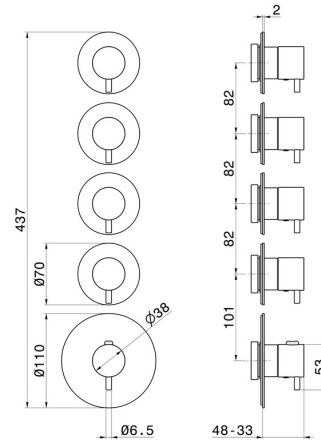

67601E.59.064

4 ways out concealed thermostatic multifunction selectors.
3/4" connections. External part. Ø70 - finish PVD Brushed
Gun Metal

FEATURES

Material	Brass
Installation	Wall concealed part
Outlets	4 Ways Out
Water mixing	Thermostatic
Required for installation	<u>27878.00.000</u>

TECHNICAL DRAWING

AR Preview
try it in your home

More Details
on our [website](#)

67601E.59.064

4 ways out concealed thermostatic multifunction selectors. 3/4" connections. External part. Ø70 - finish PVD Brushed Gun Metal