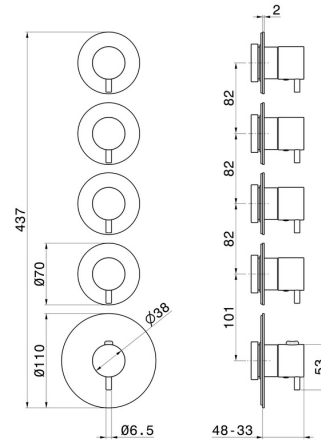

67601E.59.066

4 ways out concealed thermostatic multifunction selectors.
3/4" connections. External part. Ø70 - finish PVD Brushed steel

FEATURES

Material	Brass
Installation	Wall concealed part
Outlets	4 Ways Out
Water mixing	Thermostatic
Required for installation	<u>27878.00.000</u>

TECHNICAL DRAWING

 **AR Preview**
try it in your home

More Details
on our [website](#)

67601E.59.066

4 ways out concealed thermostatic multifunction selectors. 3/4" connections. External part. Ø70 - finish PVD Brushed steel