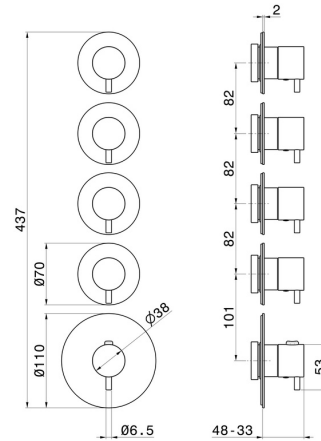

67601E.59.067

4 ways out concealed thermostatic multifunction selectors.
 3/4" connections. External part. Ø70 - finish PVD Brushed
 Copper Bronze

PVD Brushed Copper Bronze

FEATURES

Material	Brass
Installation	Wall concealed part
Outlets	4 Ways Out
Water mixing	Thermostatic
Required for installation	<u>27878.00.000</u>

TECHNICAL DRAWING

67601E.59.067

4 ways out concealed thermostatic multifunction selectors. 3/4" connections. External part. Ø70 - finish PVD Brushed Copper Bronze

AVAILABLE FINISHES

59.067

PVD Brushed Copper Bronze