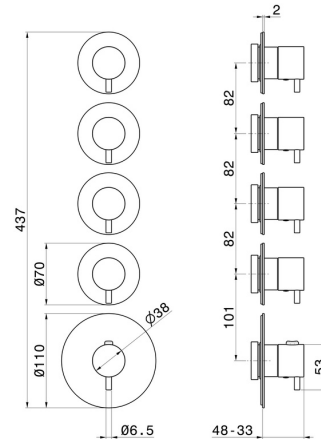

67601E.59.097

4 ways out concealed thermostatic multifunction selectors.
 3/4" connections. External part. Ø70 - finish PVD Brushed
 Gold

FEATURES

Material	Brass
Installation	Wall concealed part
Outlets	4 Ways Out
Water mixing	Thermostatic
Required for installation	<u>27878.00.000</u>

TECHNICAL DRAWING

67601E.59.097

4 ways out concealed thermostatic multifunction selectors. 3/4" connections. External part. Ø70 - finish PVD Brushed Gold

AVAILABLE FINISHES

59.097

PVD Brushed Gold

01.014

finish Matt White