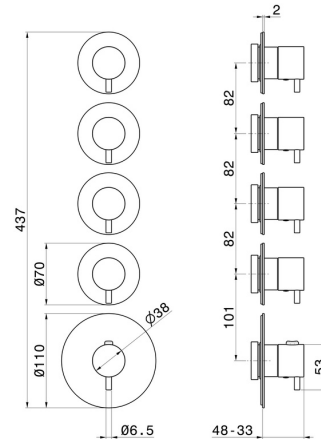

## 67601E.61.020

4 ways out concealed thermostatic multifunction selectors.  
3/4" connections. External part. Ø70 - finish PVD Glossy Gold

### FEATURES

|                           |                            |
|---------------------------|----------------------------|
| Material                  | <b>Brass</b>               |
| Installation              | <b>Wall concealed part</b> |
| Outlets                   | <b>4 Ways Out</b>          |
| Water mixing              | <b>Thermostatic</b>        |
| Required for installation | <b><u>27878.00.000</u></b> |

### TECHNICAL DRAWING

**67601E.61.020**

4 ways out concealed thermostatic multifunction selectors. 3/4" connections. External part. Ø70 - finish PVD Glossy Gold

**AVAILABLE FINISHES**

---

**61.020**

PVD Glossy Gold