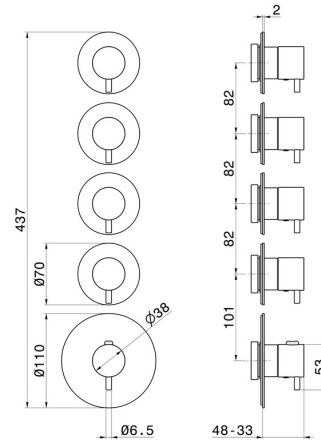

67601E.M0.070

4 ways out concealed thermostatic multifunction selectors.
3/4" connections. External part. Ø70 - finish Titanium Satin

FEATURES

Material	Brass
Installation	Wall concealed part
Outlets	4 Ways Out
Water mixing	Thermostatic
Required for installation	<u>27878.00.000</u>

TECHNICAL DRAWING

67601E.M0.070

4 ways out concealed thermostatic multifunction selectors. 3/4" connections. External part. Ø70 - finish Titanium Satin

AVAILABLE FINISHES

M0.070

Titanium Satin

01.014

finish Matt White