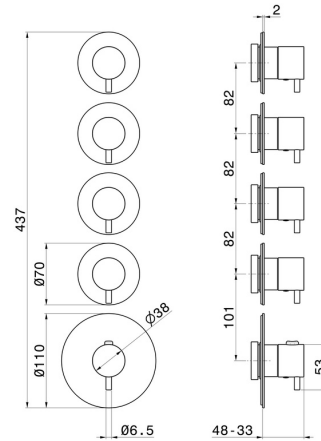

67601E.M0.071

4 ways out concealed thermostatic multifunction selectors.
3/4" connections. External part. Ø70 - finish Gold Satin

FEATURES

Material	Brass
Installation	Wall concealed part
Outlets	4 Ways Out
Water mixing	Thermostatic
Required for installation	<u>27878.00.000</u>

TECHNICAL DRAWING

 **AR Preview**
try it in your home

More Details
on our [website](#)

67601E.M0.071

4 ways out concealed thermostatic multifunction selectors. 3/4" connections. External part. Ø70 - finish Gold Satin