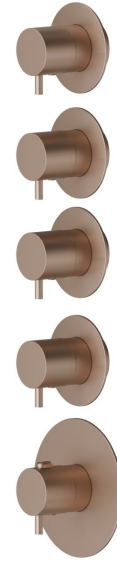

67601E.M0.072

4 ways out concealed thermostatic multifunction selectors.
 3/4" connections. External part. Ø70 - finish Copper Satin

FEATURES

Material	Brass
Installation	Wall concealed part
Outlets	4 Ways Out
Water mixing	Thermostatic
Required for installation	<u>27878.00.000</u>

TECHNICAL DRAWING

67601E.M0.072

4 ways out concealed thermostatic multifunction selectors. 3/4" connections. External part. Ø70 - finish Copper Satin

AVAILABLE FINISHES

M0.072

Copper Satin

01.014

finish Matt White

01.093

finish Matt Black

21.018

finish Chrome

47.083

finish Groove Bronze

58.061

finish PVD Copper Bronze

58.063

finish PVD Gun Metal

59.064

finish PVD Brushed Gun Metal

59.066

finish PVD Brushed steel

59.067

finish PVD Brushed Copper Bronze