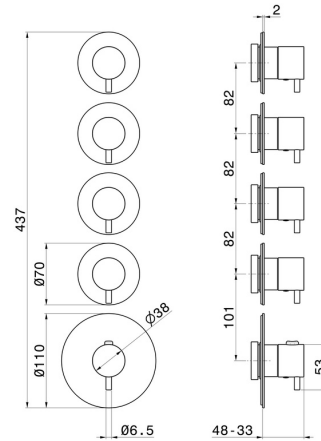

67601E.M0.072

4 ways out concealed thermostatic multifunction selectors.
 3/4" connections. External part. Ø70 - finish Copper Satin

FEATURES

Material	Brass
Installation	Wall concealed part
Outlets	4 Ways Out
Water mixing	Thermostatic
Required for installation	<u>27878.00.000</u>

TECHNICAL DRAWING

67601E.M0.072

4 ways out concealed thermostatic multifunction selectors. 3/4" connections. External part. Ø70 - finish Copper Satin

AVAILABLE FINISHES

M0.072

Copper Satin

01.014

finish Matt White