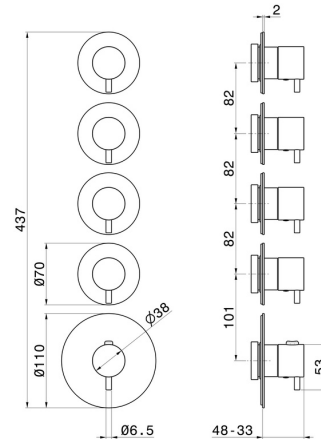

67601E.M0.075

4 ways out concealed thermostatic multifunction selectors.
3/4" connections. External part. Ø70 - finish Copper Glossy

FEATURES

Material	Brass
Installation	Wall concealed part
Outlets	4 Ways Out
Water mixing	Thermostatic
Required for installation	<u>27878.00.000</u>

TECHNICAL DRAWING

 **AR Preview**
try it in your home

More Details
on our [website](#)

67601E.M0.075

4 ways out concealed thermostatic multifunction selectors. 3/4" connections. External part. Ø70 - finish Copper Glossy