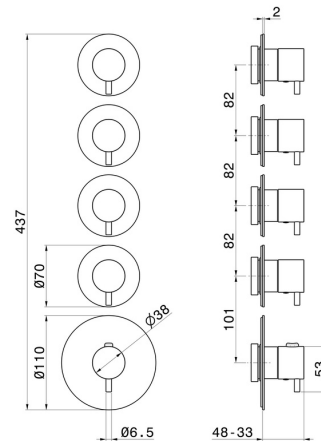

67601E.M0.077

4 ways out concealed thermostatic multifunction selectors.
3/4" connections. External part. Ø70 - finish Carbon Satin

FEATURES

Material	Brass
Installation	Wall concealed part
Outlets	4 Ways Out
Water mixing	Thermostatic
Required for installation	<u>27878.00.000</u>

TECHNICAL DRAWING

67601E.M0.077

4 ways out concealed thermostatic multifunction selectors. 3/4" connections. External part. Ø70 - finish Carbon Satin

AVAILABLE FINISHES

M0.077

Carbon Satin

01.014

finish Matt White