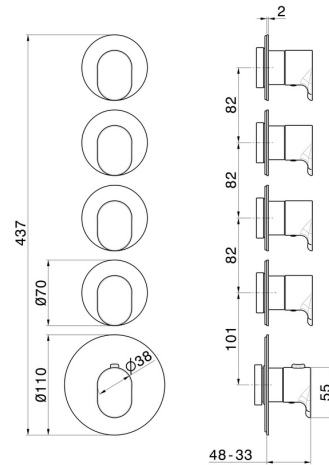

## 67631E.01.014

4 ways out concealed thermostatic multifunction selectors.  
3/4" connections. External part. Ø70 - finish Matt White

### FEATURES

Material	<b>Brass</b>
Installation	<b>Wall concealed part</b>
Outlets	<b>4 Ways Out</b>
Water mixing	<b>Thermostatic</b>
Required for installation	<b><u>27878.00.000</u></b>

### TECHNICAL DRAWING

**67631E.01.014**

4 ways out concealed thermostatic multifunction selectors. 3/4" connections. External part. Ø70 - finish Matt White

**AVAILABLE FINISHES**

---

**01.014**

Matt White

**01.093**