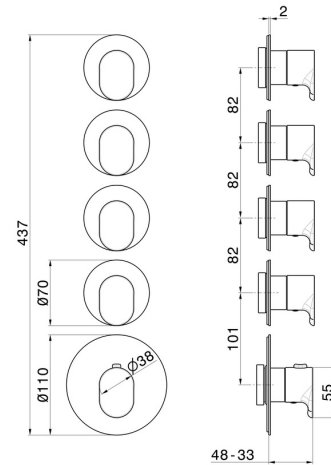

## 67631E.01.093

4 ways out concealed thermostatic multifunction selectors.  
3/4" connections. External part. Ø70 - finish Matt Black

### FEATURES

Material	<b>Brass</b>
Installation	<b>Wall concealed part</b>
Outlets	<b>4 Ways Out</b>
Water mixing	<b>Thermostatic</b>
Required for installation	<b><u>27878.00.000</u></b>

### TECHNICAL DRAWING

**67631E.01.093**

4 ways out concealed thermostatic multifunction selectors. 3/4" connections. External part. Ø70 - finish Matt Black

**AVAILABLE FINISHES**

---

**01.093**

Matt Black

**01.014**