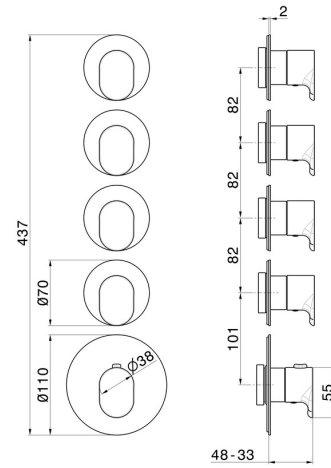

67631E.21.018

4 ways out concealed thermostatic multifunction selectors.
3/4" connections. External part. Ø70 - finish Chrome

FEATURES

Material	Brass
Installation	Wall concealed part
Outlets	4 Ways Out
Water mixing	Thermostatic
Required for installation	<u>27878.00.000</u>

TECHNICAL DRAWING

67631E.21.018

4 ways out concealed thermostatic multifunction selectors. 3/4" connections. External part. Ø70 - finish Chrome

AVAILABLE FINISHES

21.018
Chrome

01.014
finish Matt White

01.093
finish Matt Black