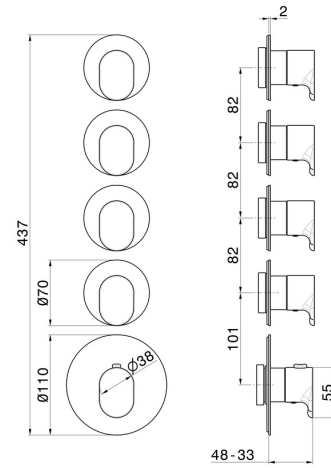

67631E.M0.070

4 ways out concealed thermostatic multifunction selectors.
3/4" connections. External part. Ø70 - finish Titanium Satin

FEATURES

Material	Brass
Installation	Wall concealed part
Outlets	4 Ways Out
Water mixing	Thermostatic
Required for installation	<u>27878.00.000</u>

TECHNICAL DRAWING

67631E.MO.070

4 ways out concealed thermostatic multifunction selectors. 3/4" connections. External part. Ø70 - finish Titanium Satin

AVAILABLE FINISHES

 **MO.070**
Titanium Satin

 **01.014**
finish Matt White