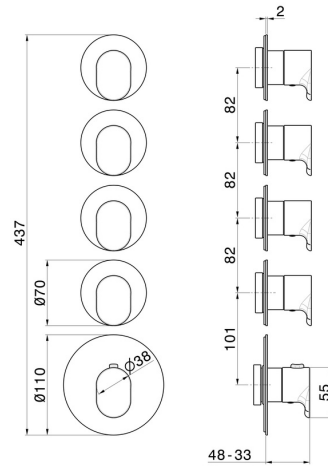

67631E.M0.071

4 ways out concealed thermostatic multifunction selectors.
3/4" connections. External part. Ø70 - finish Gold Satin

FEATURES

Material	Brass
Installation	Wall concealed part
Outlets	4 Ways Out
Water mixing	Thermostatic
Required for installation	<u>27878.00.000</u>

TECHNICAL DRAWING

67631E.MO.071

4 ways out concealed thermostatic multifunction selectors. 3/4" connections. External part. Ø70 - finish Gold Satin

AVAILABLE FINISHES

MO.071

Gold Satin

01.014

finish Matt White