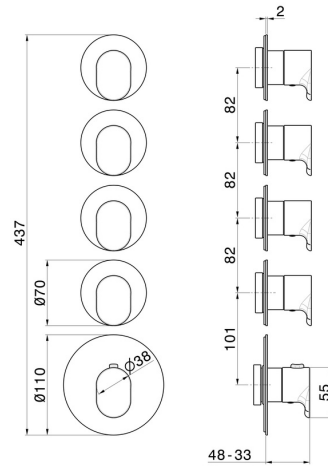

**67631E.M0.072**

4 ways out concealed thermostatic multifunction selectors.  
3/4" connections. External part. Ø70 - finish Copper Satin

**FEATURES**

Material	<b>Brass</b>
Installation	<b>Wall concealed part</b>
Outlets	<b>4 Ways Out</b>
Water mixing	<b>Thermostatic</b>
Required for installation	<b><u>27878.00.000</u></b>

**TECHNICAL DRAWING**

**67631E.MO.072**

4 ways out concealed thermostatic multifunction selectors. 3/4" connections. External part. Ø70 - finish Copper Satin

**AVAILABLE FINISHES**

---

 **MO.072**  
Copper Satin