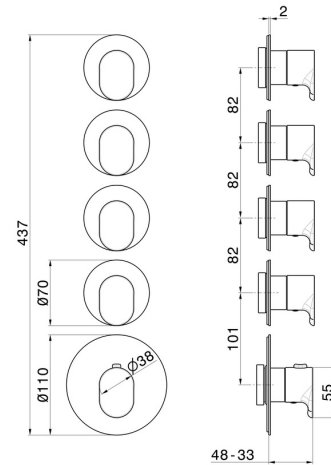

67631E.M0.075

4 ways out concealed thermostatic multifunction selectors.
3/4" connections. External part. Ø70 - finish Copper Glossy

FEATURES

Material	Brass
Installation	Wall concealed part
Outlets	4 Ways Out
Water mixing	Thermostatic
Required for installation	<u>27878.00.000</u>

TECHNICAL DRAWING

67631E.M0.075

4 ways out concealed thermostatic multifunction selectors. 3/4" connections. External part. Ø70 - finish Copper Glossy

AVAILABLE FINISHES

 **M0.075**
Copper Glossy

 **01.014**
finish Matt White