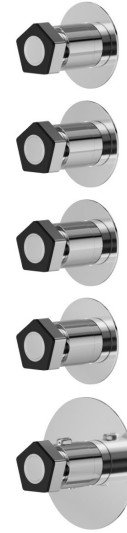

69801E.05.093

4 ways out concealed thermostatic multifunction selectors.
 3/4" connections. External part. Ø70 - finish Chrome - Matt
 Black

Chrome - Matt Black

FEATURES

Material	Brass
Installation	Wall concealed part
Outlets	4 Ways Out
Water mixing	Thermostatic
Required for installation	<u>27878.00.000</u>

TECHNICAL DRAWING

69801E.05.093

4 ways out concealed thermostatic multifunction selectors. 3/4" connections. External part. Ø70 -
finish Chrome - Matt Black

AVAILABLE FINISHES

05.093

Chrome - Matt Black

62.093

finish PVD Glossy Gold - Matt Black