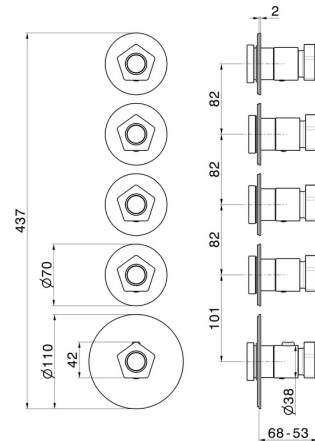

69801E.05.093

4 ways out concealed thermostatic multifunction selectors.
 3/4" connections. External part. Ø70 - finish Chrome - Matt
 Black

Chrome - Matt Black

FEATURES

Material	Brass
Installation	Wall concealed part
Outlets	4 Ways Out
Water mixing	Thermostatic
Required for installation	<u>27878.00.000</u>

TECHNICAL DRAWING

69801E.05.093

4 ways out concealed thermostatic multifunction selectors. 3/4" connections. External part. Ø70 -
finish Chrome - Matt Black

AVAILABLE FINISHES

05.093

Chrome - Matt Black

62.093