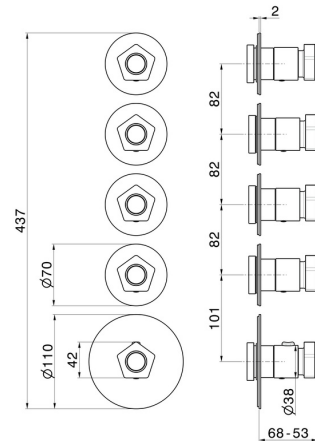

69801E.62.093

4 ways out concealed thermostatic multifunction selectors.
 3/4" connections. External part. Ø70 - finish PVD Glossy Gold
 - Matt Black

PVD Glossy Gold - Matt Black

FEATURES

Material	Brass
Installation	Wall concealed part
Outlets	4 Ways Out
Water mixing	Thermostatic
Required for installation	<u>27878.00.000</u>

TECHNICAL DRAWING

69801E.62.093

4 ways out concealed thermostatic multifunction selectors. 3/4" connections. External part. Ø70 - finish PVD Glossy Gold - Matt Black

AVAILABLE FINISHES

62.093

PVD Glossy Gold - Matt Black