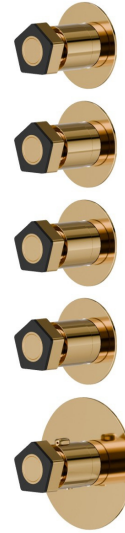

69801E.62.093

4 ways out concealed thermostatic multifunction selectors.
 3/4" connections. External part. Ø70 - finish PVD Glossy Gold
 - Matt Black

PVD Glossy Gold - Matt Black

FEATURES

Material	Brass
Installation	Wall concealed part
Outlets	4 Ways Out
Water mixing	Thermostatic
Required for installation	<u>27878.00.000</u>

TECHNICAL DRAWING

69801E.62.093

4 ways out concealed thermostatic multifunction selectors. 3/4" connections. External part. Ø70 - finish PVD Glossy Gold - Matt Black

AVAILABLE FINISHES

62.093

PVD Glossy Gold - Matt Black

05.093

finish Chrome - Matt Black