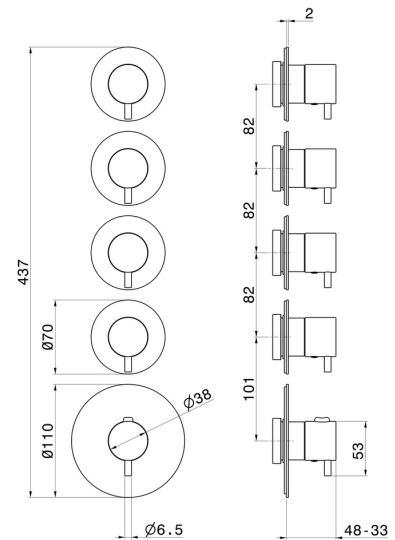

69861EX.59.064

4 ways out concealed thermostatic multifunction selectors.
3/4" connections. External part. Ø70 - finish PVD Brushed
Gun Metal

FEATURES

Material	Stainless Steel
Installation	Wall concealed part
Outlets	4 Ways Out
Water mixing	Thermostatic
Required for installation	<u>27878.00.000</u>

TECHNICAL DRAWING

69861EX.59.064

4 ways out concealed thermostatic multifunction selectors. 3/4" connections. External part. Ø70 - finish PVD Brushed Gun Metal

AVAILABLE FINISHES

59.064

PVD Brushed Gun Metal