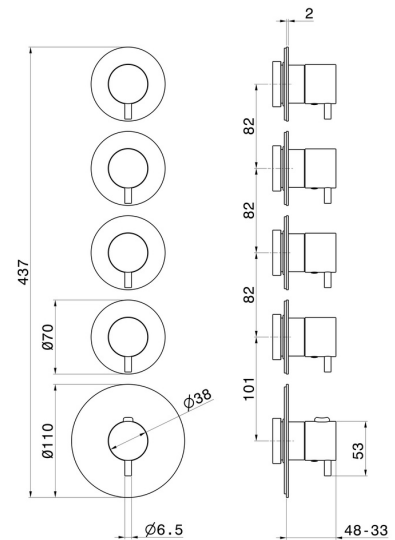

69861EX.59.067

4 ways out concealed thermostatic multifunction selectors.
 3/4" connections. External part. Ø70 - finish PVD Brushed
 Copper Bronze

FEATURES

Material	Stainless Steel
Installation	Wall concealed part
Outlets	4 Ways Out
Water mixing	Thermostatic
Required for installation	<u>27878.00.000</u>

TECHNICAL DRAWING

69861EX.59.067

4 ways out concealed thermostatic multifunction selectors. 3/4" connections. External part. Ø70 - finish PVD Brushed Copper Bronze

AVAILABLE FINISHES

59.067

PVD Brushed Copper Bronze