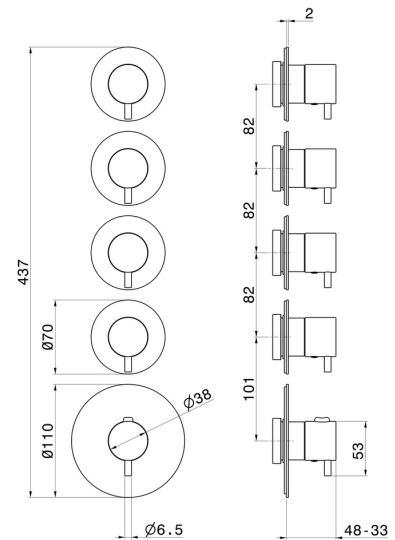

**69861EX.59.097**

4 ways out concealed thermostatic multifunction selectors.  
 3/4" connections. External part. Ø70 - finish PVD Brushed Gold

**FEATURES**

Material	<b>Stainless Steel</b>
Installation	<b>Wall concealed part</b>
Outlets	<b>4 Ways Out</b>
Water mixing	<b>Thermostatic</b>
Required for installation	<b><u>27878.00.000</u></b>

**TECHNICAL DRAWING**

**69861EX.59.097**

4 ways out concealed thermostatic multifunction selectors. 3/4" connections. External part. Ø70 - finish PVD Brushed Gold

**AVAILABLE FINISHES**

---

**59.097**

PVD Brushed Gold