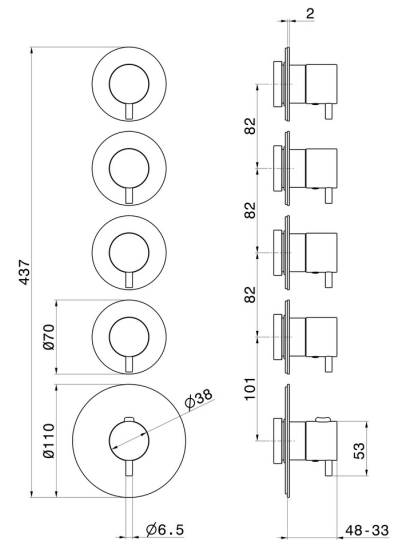

69861EX.59.098

4 ways out concealed thermostatic multifunction selectors.
3/4" connections. External part. Ø70 - finish PVD Brushed
Pale Gold

FEATURES

Material	Stainless Steel
Installation	Wall concealed part
Outlets	4 Ways Out
Water mixing	Thermostatic
Required for installation	<u>27878.00.000</u>

TECHNICAL DRAWING

 **AR Preview**
try it in your home

More Details
on our [website](#)

69861EX.59.098

4 ways out concealed thermostatic multifunction selectors. 3/4" connections. External part. Ø70 - finish PVD Brushed Pale Gold