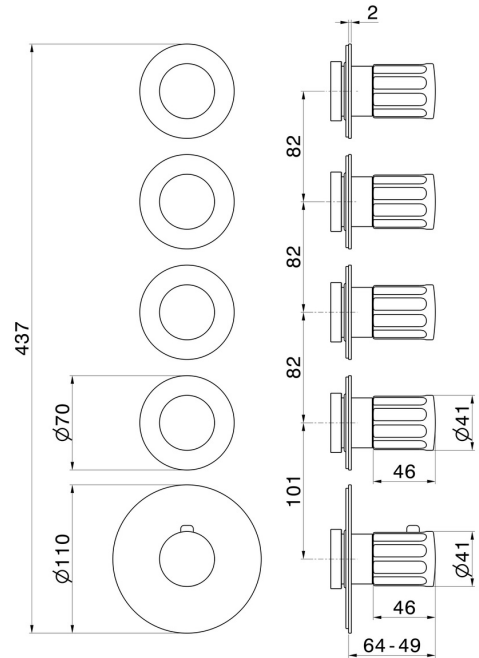

73402E.01.014

4 ways out concealed thermostatic multifunction selectors.
3/4" connections. External part - finish Matt White

FEATURES

Material	Brass
Installation	Wall concealed part
Outlets	4 Ways Out
Water mixing	Thermostatic
Required for installation	<u>27878.00.000</u>

TECHNICAL DRAWING

 **AR Preview**
try it in your home

More Details
on our [website](#)

73402E.01.014

4 ways out concealed thermostatic multifunction selectors. 3/4" connections. External part - finish Matt White