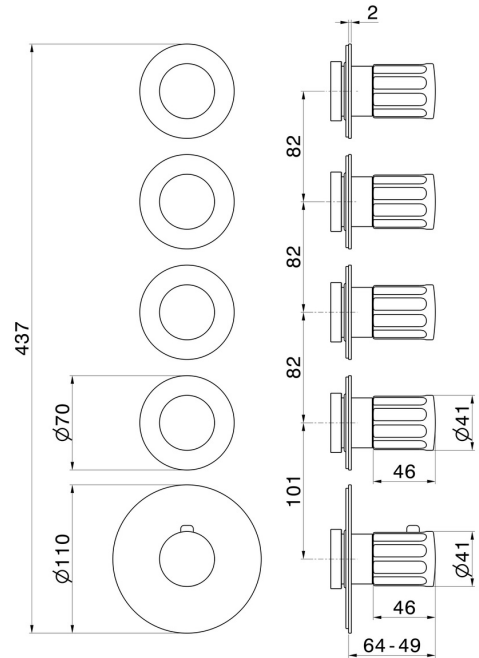

## 73402E.01.093

4 ways out concealed thermostatic multifunction selectors.  
3/4" connections. External part - finish Matt Black

### FEATURES

Material	<b>Brass</b>
Installation	<b>Wall concealed part</b>
Outlets	<b>4 Ways Out</b>
Water mixing	<b>Thermostatic</b>
Required for installation	<b><u>27878.00.000</u></b>

### TECHNICAL DRAWING

 **AR Preview**  
try it in your home

**More Details**  
on our [website](#)

**73402E.01.093**

4 ways out concealed thermostatic multifunction selectors. 3/4" connections. External part - finish Matt Black