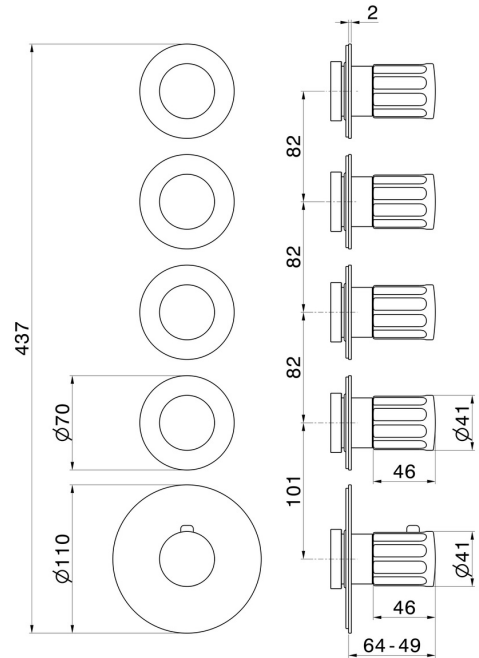

## 73402E.21.018

4 ways out concealed thermostatic multifunction selectors.  
3/4" connections. External part - finish Chrome

### FEATURES

Material	<b>Brass</b>
Installation	<b>Wall concealed part</b>
Outlets	<b>4 Ways Out</b>
Water mixing	<b>Thermostatic</b>
Required for installation	<b><u>27878.00.000</u></b>

### TECHNICAL DRAWING

 **AR Preview**  
try it in your home

**More Details**  
on our [website](#)

**73402E.21.018**

4 ways out concealed thermostatic multifunction selectors. 3/4" connections. External part - finish Chrome