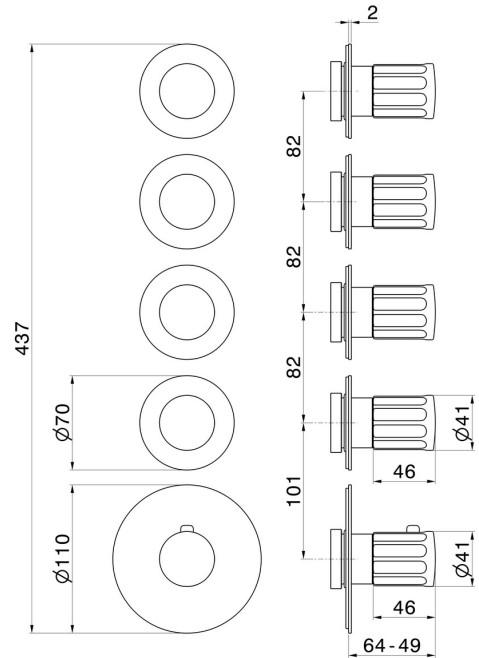

73402E.59.064

4 ways out concealed thermostatic multifunction selectors.
3/4" connections. External part - finish PVD Brushed Gun Metal

PVD Brushed Gun Metal

FEATURES

Material	Brass
Installation	Wall concealed part
Outlets	4 Ways Out
Water mixing	Thermostatic
Required for installation	<u>27878.00.000</u>

TECHNICAL DRAWING

 **AR Preview**
try it in your home

More Details
on our [website](#)

73402E.59.064

4 ways out concealed thermostatic multifunction selectors. 3/4" connections. External part - finish PVD Brushed Gun Metal