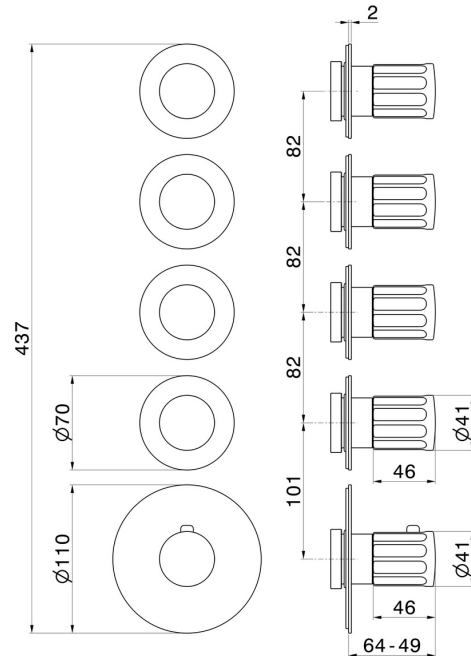

73402E.59.066

4 ways out concealed thermostatic multifunction selectors.
3/4" connections. External part - finish PVD Brushed steel

FEATURES

Material	Brass
Installation	Wall concealed part
Outlets	4 Ways Out
Water mixing	Thermostatic
Required for installation	<u>27878.00.000</u>

TECHNICAL DRAWING

 **AR Preview**
try it in your home

More Details
on our [website](#)

73402E.59.066

4 ways out concealed thermostatic multifunction selectors. 3/4" connections. External part - finish PVD Brushed steel