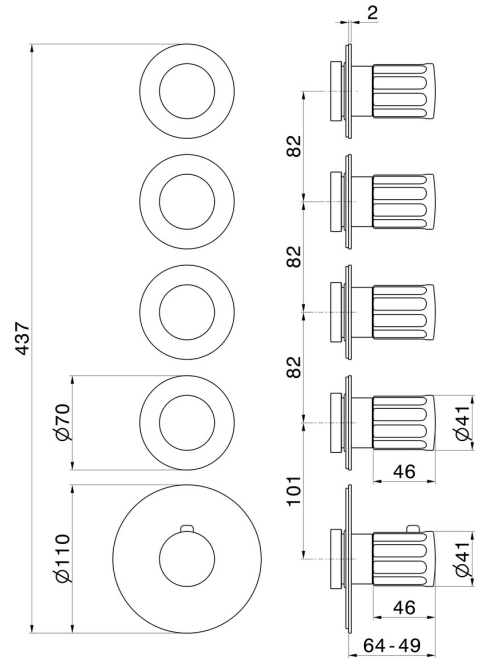

73402E.59.098

4 ways out concealed thermostatic multifunction selectors.
3/4" connections. External part - finish PVD Brushed Pale Gold

FEATURES

Material	Brass
Installation	Wall concealed part
Outlets	4 Ways Out
Water mixing	Thermostatic
Required for installation	<u>27878.00.000</u>

TECHNICAL DRAWING

73402E.59.098

4 ways out concealed thermostatic multifunction selectors. 3/4" connections. External part - finish PVD Brushed Pale Gold

AVAILABLE FINISHES

59.098

PVD Brushed Pale Gold

01.014