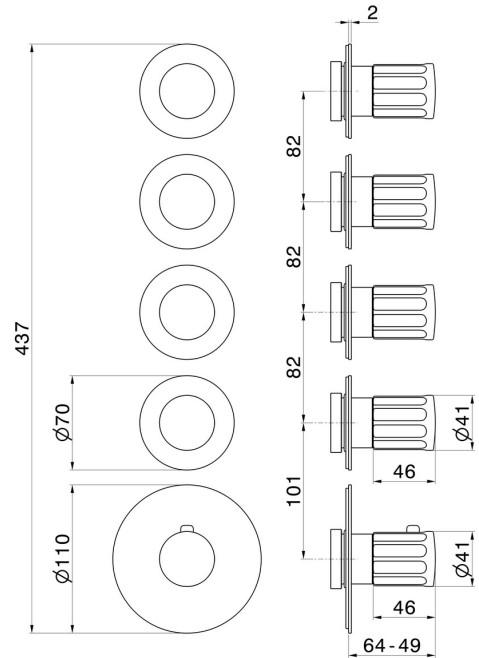

73402E.61.020

4 ways out concealed thermostatic multifunction selectors.
3/4" connections. External part - finish PVD Glossy Gold

PVD Glossy Gold

FEATURES

Material	Brass
Installation	Wall concealed part
Outlets	4 Ways Out
Water mixing	Thermostatic
Required for installation	<u>27878.00.000</u>

TECHNICAL DRAWING

 **AR Preview**
try it in your home

More Details
on our [website](#)

73402E.61.020

4 ways out concealed thermostatic multifunction selectors. 3/4" connections. External part - finish PVD Glossy Gold