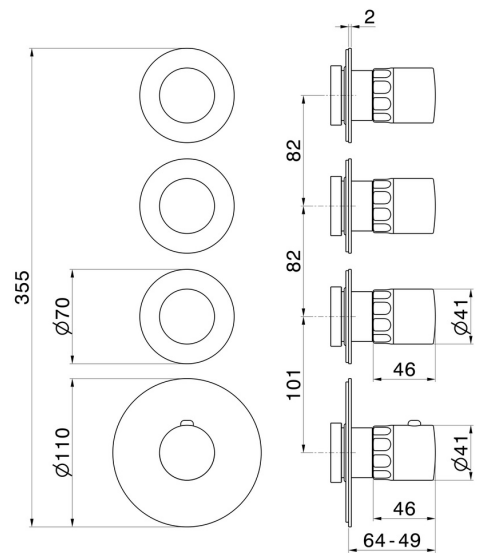

73406E.01.014

4 ways out concealed thermostatic multifunction selectors.
3/4" connections. External part - finish Matt White

FEATURES

Material	Brass/Marble
Installation	Wall concealed part
Outlets	3 Ways Out
Water mixing	Thermostatic
Required for installation	<u>27877.00.000</u>

TECHNICAL DRAWING

73406E.01.014

4 ways out concealed thermostatic multifunction selectors. 3/4" connections. External part - finish Matt White

AVAILABLE FINISHES

01.014

Matt White

01.093

finish Matt Black