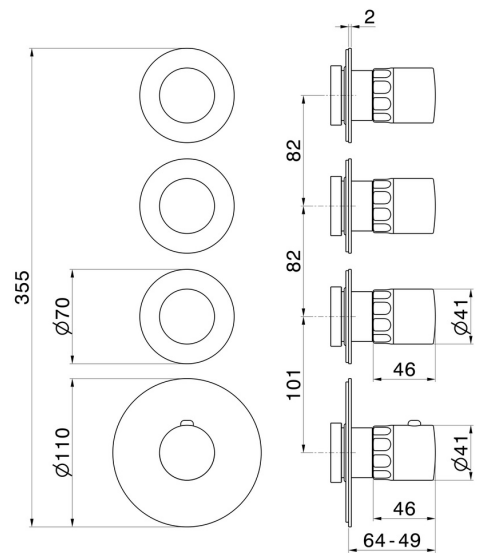

73406E.01.093

4 ways out concealed thermostatic multifunction selectors.
3/4" connections. External part - finish Matt Black

FEATURES

Material	Brass/Marble
Installation	Wall concealed part
Outlets	3 Ways Out
Water mixing	Thermostatic
Required for installation	<u>27877.00.000</u>

TECHNICAL DRAWING

73406E.01.093

4 ways out concealed thermostatic multifunction selectors. 3/4" connections. External part - finish Matt Black

AVAILABLE FINISHES

01.093

Matt Black

01.014

finish Matt White