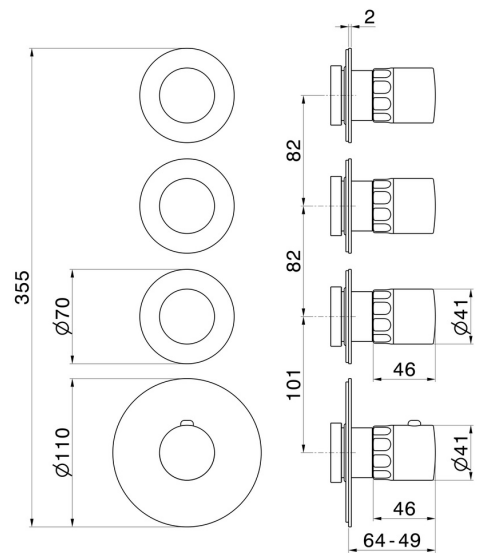

73406E.21.018

4 ways out concealed thermostatic multifunction selectors.
3/4" connections. External part - finish Chrome

FEATURES

Material	Brass/Marble
Installation	Wall concealed part
Outlets	3 Ways Out
Water mixing	Thermostatic
Required for installation	<u>27877.00.000</u>

TECHNICAL DRAWING

73406E.21.018

4 ways out concealed thermostatic multifunction selectors. 3/4" connections. External part - finish Chrome

AVAILABLE FINISHES

21.018

Chrome

01.014

finish Matt White