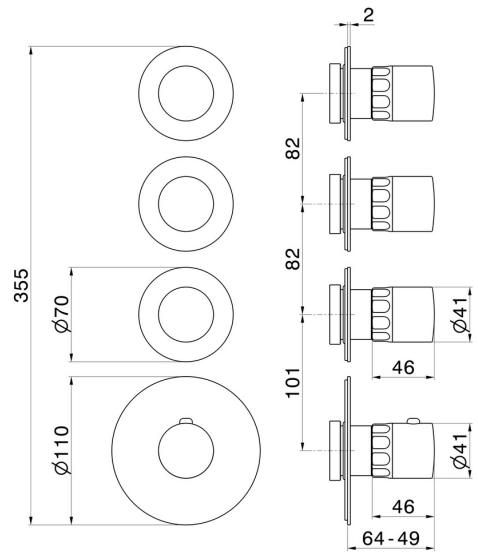

73406E.59.064

4 ways out concealed thermostatic multifunction selectors.
3/4" connections. External part - finish PVD Brushed Gun Metal

FEATURES

| | |
|---------------------------|----------------------------|
| Material | Brass/Marble |
| Installation | Wall concealed part |
| Outlets | 3 Ways Out |
| Water mixing | Thermostatic |
| Required for installation | <u>27877.00.000</u> |

TECHNICAL DRAWING

73406E.59.064

4 ways out concealed thermostatic multifunction selectors. 3/4" connections. External part - finish PVD Brushed Gun Metal

AVAILABLE FINISHES

59.064

PVD Brushed Gun Metal

01.014