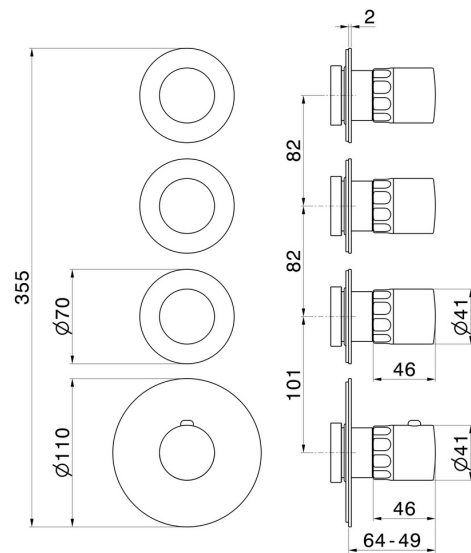

## 73406E.59.066

4 ways out concealed thermostatic multifunction selectors.  
3/4" connections. External part - finish PVD Brushed steel

### TECHNICAL DRAWING

**73406E.59.066**

4 ways out concealed thermostatic multifunction selectors. 3/4" connections. External part - finish PVD Brushed steel

**AVAILABLE FINISHES**

---

**59.066**

PVD Brushed steel