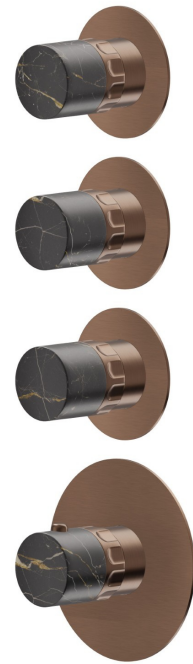

73406E.59.067

4 ways out concealed thermostatic multifunction selectors.
 3/4" connections. External part - finish PVD Brushed Copper
 Bronze

FEATURES

Material	Brass/Marble
Installation	Wall concealed part
Outlets	3 Ways Out
Water mixing	Thermostatic
Required for installation	<u>27877.00.000</u>

TECHNICAL DRAWING

73406E.59.067

4 ways out concealed thermostatic multifunction selectors. 3/4" connections. External part - finish PVD Brushed Copper Bronze

AVAILABLE FINISHES

59.067

PVD Brushed Copper Bronze

01.014

finish Matt White

01.093

finish Matt Black

21.018

finish Chrome

59.064

finish PVD Brushed Gun Metal

59.066

finish PVD Brushed steel

59.098

finish PVD Brushed Pale Gold

61.020

finish PVD Glossy Gold