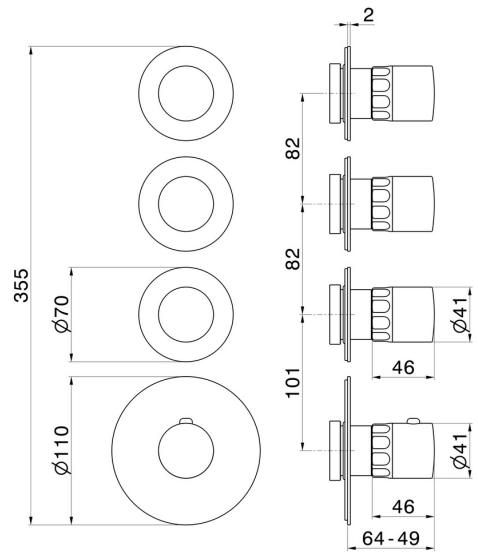

73406E.59.067

4 ways out concealed thermostatic multifunction selectors.
 3/4" connections. External part - finish PVD Brushed Copper
 Bronze

FEATURES

Material	Brass/Marble
Installation	Wall concealed part
Outlets	3 Ways Out
Water mixing	Thermostatic
Required for installation	<u>27877.00.000</u>

TECHNICAL DRAWING

73406E.59.067

4 ways out concealed thermostatic multifunction selectors. 3/4" connections. External part - finish PVD Brushed Copper Bronze

AVAILABLE FINISHES

59.067

PVD Brushed Copper Bronze