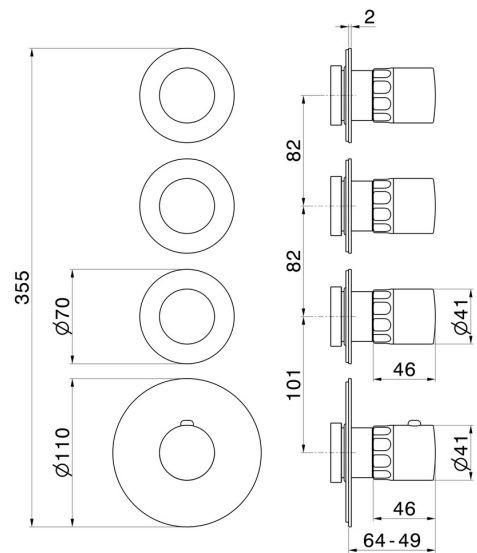

## 73406E.59.098

4 ways out concealed thermostatic multifunction selectors.  
3/4" connections. External part - finish PVD Brushed Pale Gold

### TECHNICAL DRAWING

**73406E.59.098**

4 ways out concealed thermostatic multifunction selectors. 3/4" connections. External part - finish PVD Brushed Pale Gold

**AVAILABLE FINISHES**

---

**59.098**

PVD Brushed Pale Gold