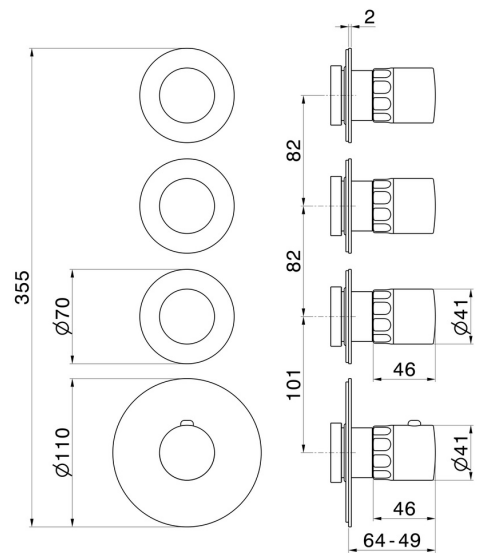

73406E.61.020

4 ways out concealed thermostatic multifunction selectors.
3/4" connections. External part - finish PVD Glossy Gold

FEATURES

Material	Brass/Marble
Installation	Wall concealed part
Outlets	3 Ways Out
Water mixing	Thermostatic
Required for installation	<u>27877.00.000</u>

TECHNICAL DRAWING

73406E.61.020

4 ways out concealed thermostatic multifunction selectors. 3/4" connections. External part - finish PVD Glossy Gold

AVAILABLE FINISHES

61.020

PVD Glossy Gold

01.014

finish Matt White