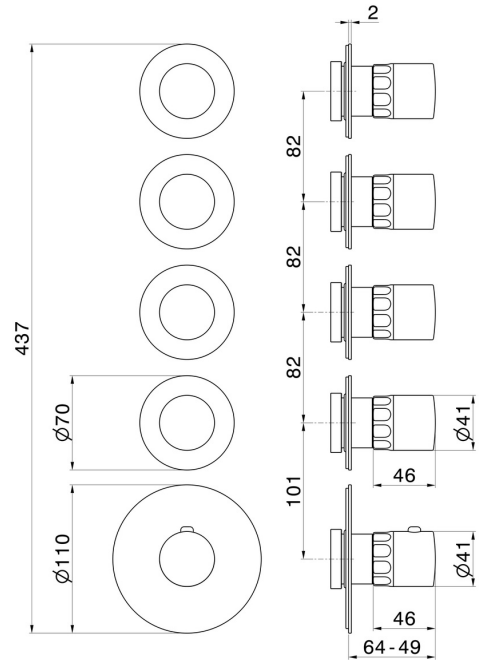

73408E.01.014

4 ways out concealed thermostatic multifunction selectors.
3/4" connections. External part - finish Matt White

FEATURES

Material	Brass/Marble
Installation	Wall concealed part
Outlets	4 Ways Out
Water mixing	Thermostatic
Required for installation	<u>27878.00.000</u>

TECHNICAL DRAWING

73408E.01.014

4 ways out concealed thermostatic multifunction selectors. 3/4" connections. External part - finish Matt White

AVAILABLE FINISHES

01.014

Matt White

01.093

finish Matt Black