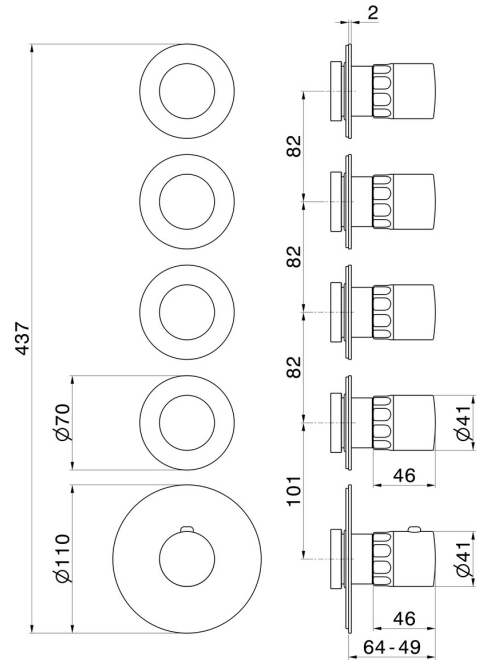

73408E.01.093

4 ways out concealed thermostatic multifunction selectors.
3/4" connections. External part - finish Matt Black

FEATURES

Material	Brass/Marble
Installation	Wall concealed part
Outlets	4 Ways Out
Water mixing	Thermostatic
Required for installation	<u>27878.00.000</u>

TECHNICAL DRAWING

73408E.01.093

4 ways out concealed thermostatic multifunction selectors. 3/4" connections. External part - finish Matt Black

AVAILABLE FINISHES

01.093

Matt Black

01.014

finish Matt White