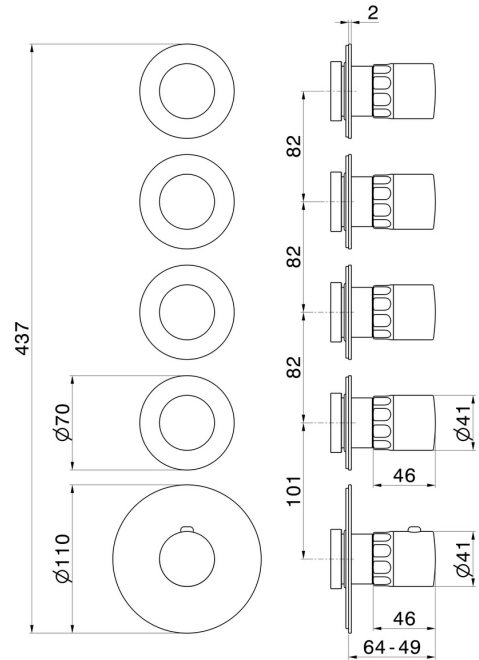

73408E.21.018

4 ways out concealed thermostatic multifunction selectors.
3/4" connections. External part - finish Chrome

FEATURES

Material	Brass/Marble
Installation	Wall concealed part
Outlets	4 Ways Out
Water mixing	Thermostatic
Required for installation	<u>27878.00.000</u>

TECHNICAL DRAWING

73408E.21.018

4 ways out concealed thermostatic multifunction selectors. 3/4" connections. External part - finish Chrome

AVAILABLE FINISHES

21.018

Chrome

01.014

finish Matt White