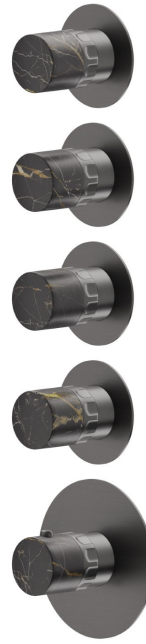

73408E.59.064

4 ways out concealed thermostatic multifunction selectors.
3/4" connections. External part - finish PVD Brushed Gun Metal

FEATURES

Material	Brass/Marble
Installation	Wall concealed part
Outlets	4 Ways Out
Water mixing	Thermostatic
Required for installation	<u>27878.00.000</u>

TECHNICAL DRAWING

73408E.59.064

4 ways out concealed thermostatic multifunction selectors. 3/4" connections. External part - finish PVD Brushed Gun Metal

AVAILABLE FINISHES

59.064

PVD Brushed Gun Metal

01.014

finish Matt White

01.093

finish Matt Black

21.018

finish Chrome

59.066

finish PVD Brushed steel

59.067

finish PVD Brushed Copper Bronze

59.098

finish PVD Brushed Pale Gold

61.020

finish PVD Glossy Gold