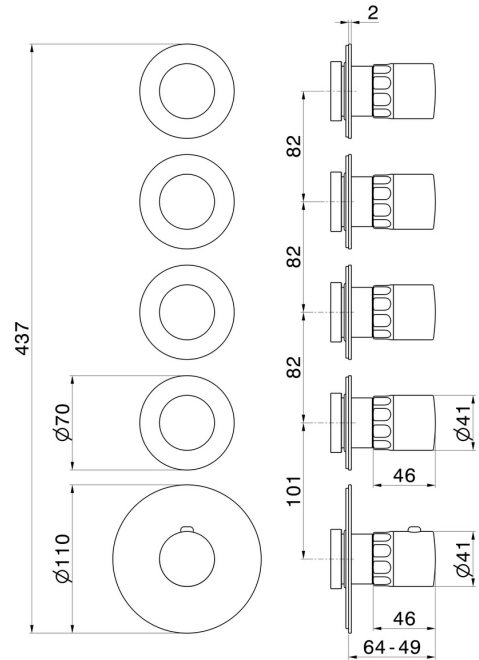

73408E.59.064

4 ways out concealed thermostatic multifunction selectors.
3/4" connections. External part - finish PVD Brushed Gun Metal

FEATURES

Material	Brass/Marble
Installation	Wall concealed part
Outlets	4 Ways Out
Water mixing	Thermostatic
Required for installation	<u>27878.00.000</u>

TECHNICAL DRAWING

73408E.59.064

4 ways out concealed thermostatic multifunction selectors. 3/4" connections. External part - finish PVD Brushed Gun Metal

AVAILABLE FINISHES

59.064

PVD Brushed Gun Metal

01.014