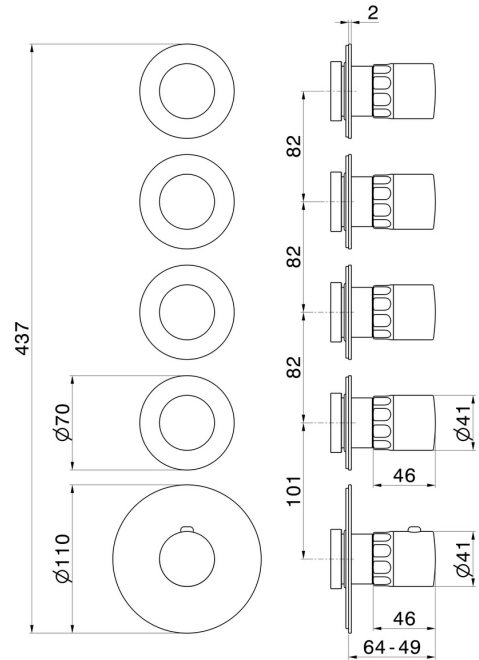

73408E.59.066

4 ways out concealed thermostatic multifunction selectors.
3/4" connections. External part - finish PVD Brushed steel

FEATURES

Material	Brass/Marble
Installation	Wall concealed part
Outlets	4 Ways Out
Water mixing	Thermostatic
Required for installation	<u>27878.00.000</u>

TECHNICAL DRAWING

73408E.59.066

4 ways out concealed thermostatic multifunction selectors. 3/4" connections. External part - finish PVD Brushed steel

AVAILABLE FINISHES

59.066

PVD Brushed steel

01.014

finish Matt White