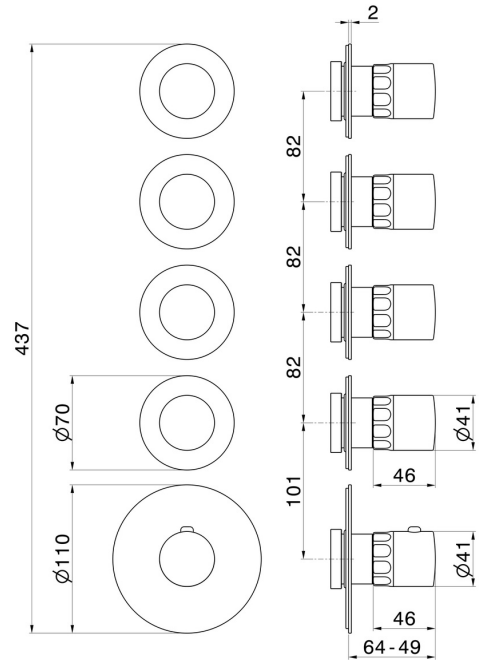

73408E.59.067

4 ways out concealed thermostatic multifunction selectors.
 3/4" connections. External part - finish PVD Brushed Copper
 Bronze

FEATURES

Material	Brass/Marble
Installation	Wall concealed part
Outlets	4 Ways Out
Water mixing	Thermostatic
Required for installation	<u>27878.00.000</u>

TECHNICAL DRAWING

73408E.59.067

4 ways out concealed thermostatic multifunction selectors. 3/4" connections. External part - finish PVD Brushed Copper Bronze

AVAILABLE FINISHES

59.067

PVD Brushed Copper Bronze