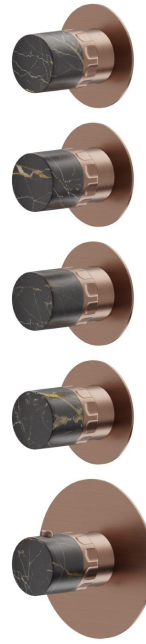

73408E.59.067

4 ways out concealed thermostatic multifunction selectors.
 3/4" connections. External part - finish PVD Brushed Copper
 Bronze

FEATURES

Material	Brass/Marble
Installation	Wall concealed part
Outlets	4 Ways Out
Water mixing	Thermostatic
Required for installation	<u>27878.00.000</u>

TECHNICAL DRAWING

73408E.59.067

4 ways out concealed thermostatic multifunction selectors. 3/4" connections. External part - finish PVD Brushed Copper Bronze

AVAILABLE FINISHES

59.067

PVD Brushed Copper Bronze

01.014

finish Matt White

01.093

finish Matt Black

21.018

finish Chrome

59.064

finish PVD Brushed Gun Metal

59.066

finish PVD Brushed steel

59.098

finish PVD Brushed Pale Gold

61.020

finish PVD Glossy Gold