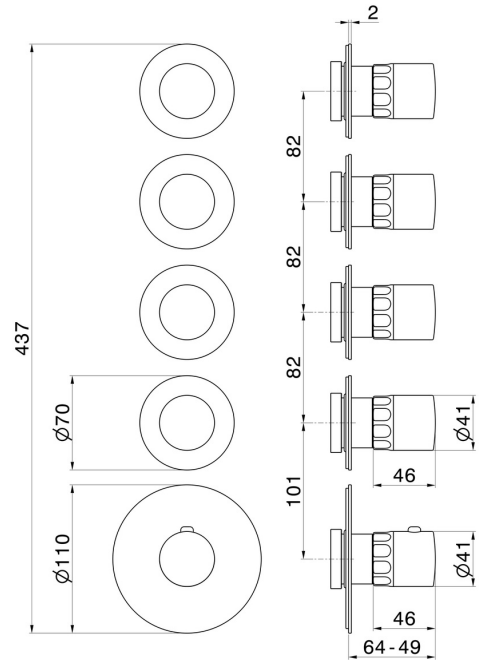

## 73408E.59.098

4 ways out concealed thermostatic multifunction selectors.  
3/4" connections. External part - finish PVD Brushed Pale Gold

### TECHNICAL DRAWING

**73408E.59.098**

4 ways out concealed thermostatic multifunction selectors. 3/4" connections. External part - finish PVD Brushed Pale Gold

**AVAILABLE FINISHES**

---

**59.098**

PVD Brushed Pale Gold