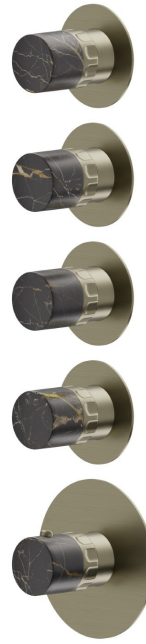

## 73408E.59.098

4 ways out concealed thermostatic multifunction selectors.  
3/4" connections. External part - finish PVD Brushed Pale Gold

### TECHNICAL DRAWING

**73408E.59.098**

4 ways out concealed thermostatic multifunction selectors. 3/4" connections. External part - finish PVD Brushed Pale Gold

**AVAILABLE FINISHES**

---

**59.098**

PVD Brushed Pale Gold

**01.014**

finish Matt White

**01.093**

finish Matt Black

**21.018**

finish Chrome

**59.064**

finish PVD Brushed Gun Metal

**59.066**

finish PVD Brushed steel

**59.067**

finish PVD Brushed Copper Bronze

**61.020**

finish PVD Glossy Gold