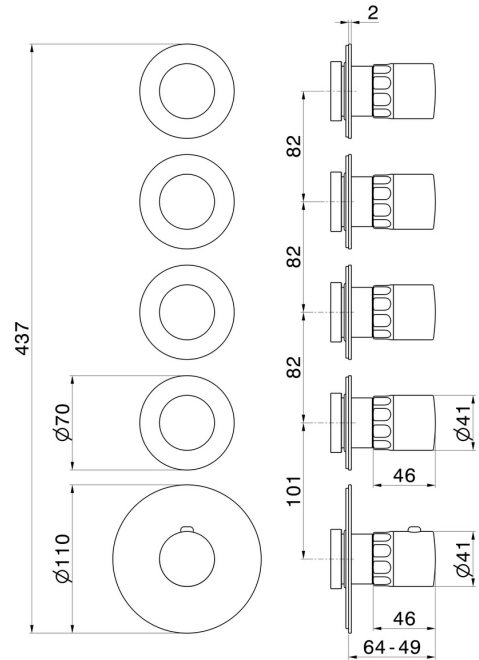

73408E.61.020

4 ways out concealed thermostatic multifunction selectors.
3/4" connections. External part - finish PVD Glossy Gold

FEATURES

Material	Brass/Marble
Installation	Wall concealed part
Outlets	4 Ways Out
Water mixing	Thermostatic
Required for installation	<u>27878.00.000</u>

TECHNICAL DRAWING

73408E.61.020

4 ways out concealed thermostatic multifunction selectors. 3/4" connections. External part - finish PVD Glossy Gold

AVAILABLE FINISHES

61.020

PVD Glossy Gold

01.014

finish Matt White